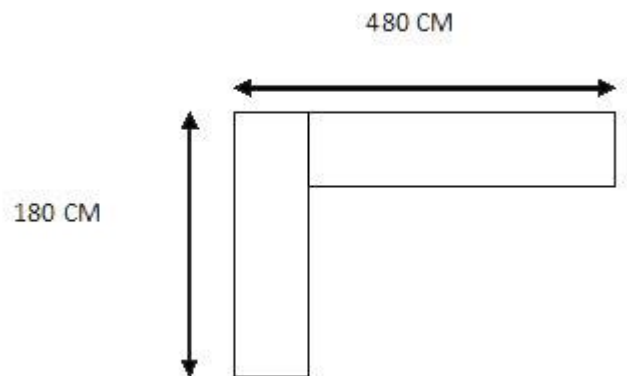

SOFIA SOFA ON PROJECT WITH CHAISE LONGUE

TOTAL SIZE 180 CM * 480 CM

CHAISE LONGUE WITH 1 ARM SX CM 115*180

SOFA WITH 1 ARM DX CM 365

KEOMA ITALIA

C.da Jesce Zona Industriale

75100 Matera (Italia)

t +39 0835.33.91.28