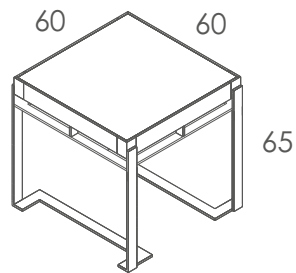

Side Table Camilla