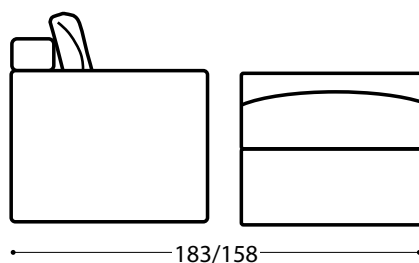

Sofa-bed with a completely removable covering. Structure, armrests and backrest in fir wood and poplar ply wood, fixed to a metal electro-welded mesh. The padding made from non-deformable polyurethane foam with different densities. Mattress in expanded polyurethane foam h 16 cm. Down filled side cushions are standard.

Матрас из пенополиуретана высотой 16 см. Декоративные подушки с пуховым наполнением входят в стоимость.

LETTO UTILE cm

LETTO UTILE cm