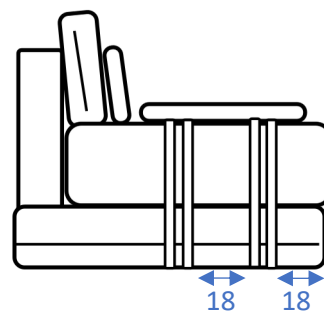

Sofa with partially removable covering in fabric or leather. Structure in fir wood and poplar multilayer. Padding in non-deformable polyurethane foam with differentiated densities. Seat cushion with springs, Soft System technology and a layer of Memory Foam. The backrests and backrests cushions are padded with goose feather. The stainless steel base in polished or matt finish is included in the price; for all other finishes, an additional charge applies according to the price list.

## POLTRONA

130 cm

DIVANO 3 POSTI FISSO MAX

DIVANO 3 POSTI FISSO

DIVANO 2 POSTI FISSO

DIVANO 3 POSTI FISSO MAX C/1 BR

DIVANO 3 POSTI FISSO C/1 BR

DIVANO 2 POSTI FISSO C/1 BR

DIVANO 3 POSTI FISSO MAX CENTRALE

DIVANO 3 POSTI FISSO CENTRALE

DIVANO 2 POSTI FISSO CENTRALE

ANGOLO ESAGONALE

CHAISE LONGUE RONDA

TAVOLINO QUADRATO CON PIANO IN LEGNO

BRACCIO TERMINALE

POUFF QUADRATO